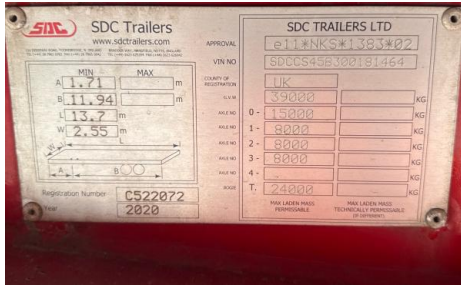

C522072

SDC CURTAINSIDE

Inspection

Vehicle

VAT	Plus VAT
V5	N/A

Details

Reg. date	01/01/2020	Colour	WHITE/BLUE	Brakes	Drum
Year	2020	VIN	SDCCS45B300181464	Axle Combi	Tri
Mileage	Not Showing	Body Style	Trailer	Rear Suspension	Air
Fuel Type		MOT Due	31/05/2027	Rear Doors	Barn

BPW AXLES, RAISE & LOWER VALVE, FERRY LASHING RINGS, ALLOY WHEELS

Tyres

NSF

NSR

OSF

OSR

Spare

Photos

SDC Trainers Ltd 116 Deerpark Rd, Toomebridge, Co. Antrim, BT41 3SS.	SDC Trainers Ltd Bradder Way, Mansfield, Nottinghamshire, England, NG18 5DQ.	EN 12642-XL P (29 000 kg) (P is the test value)
Front Wall	14 500 daN	
Rear Wall	8 700 daN	
Side Walls	11 600 daN	
Number of laths per section	Not required	
Testing Organisation	TUV Nord Mobilität GmbH & Co. KG	